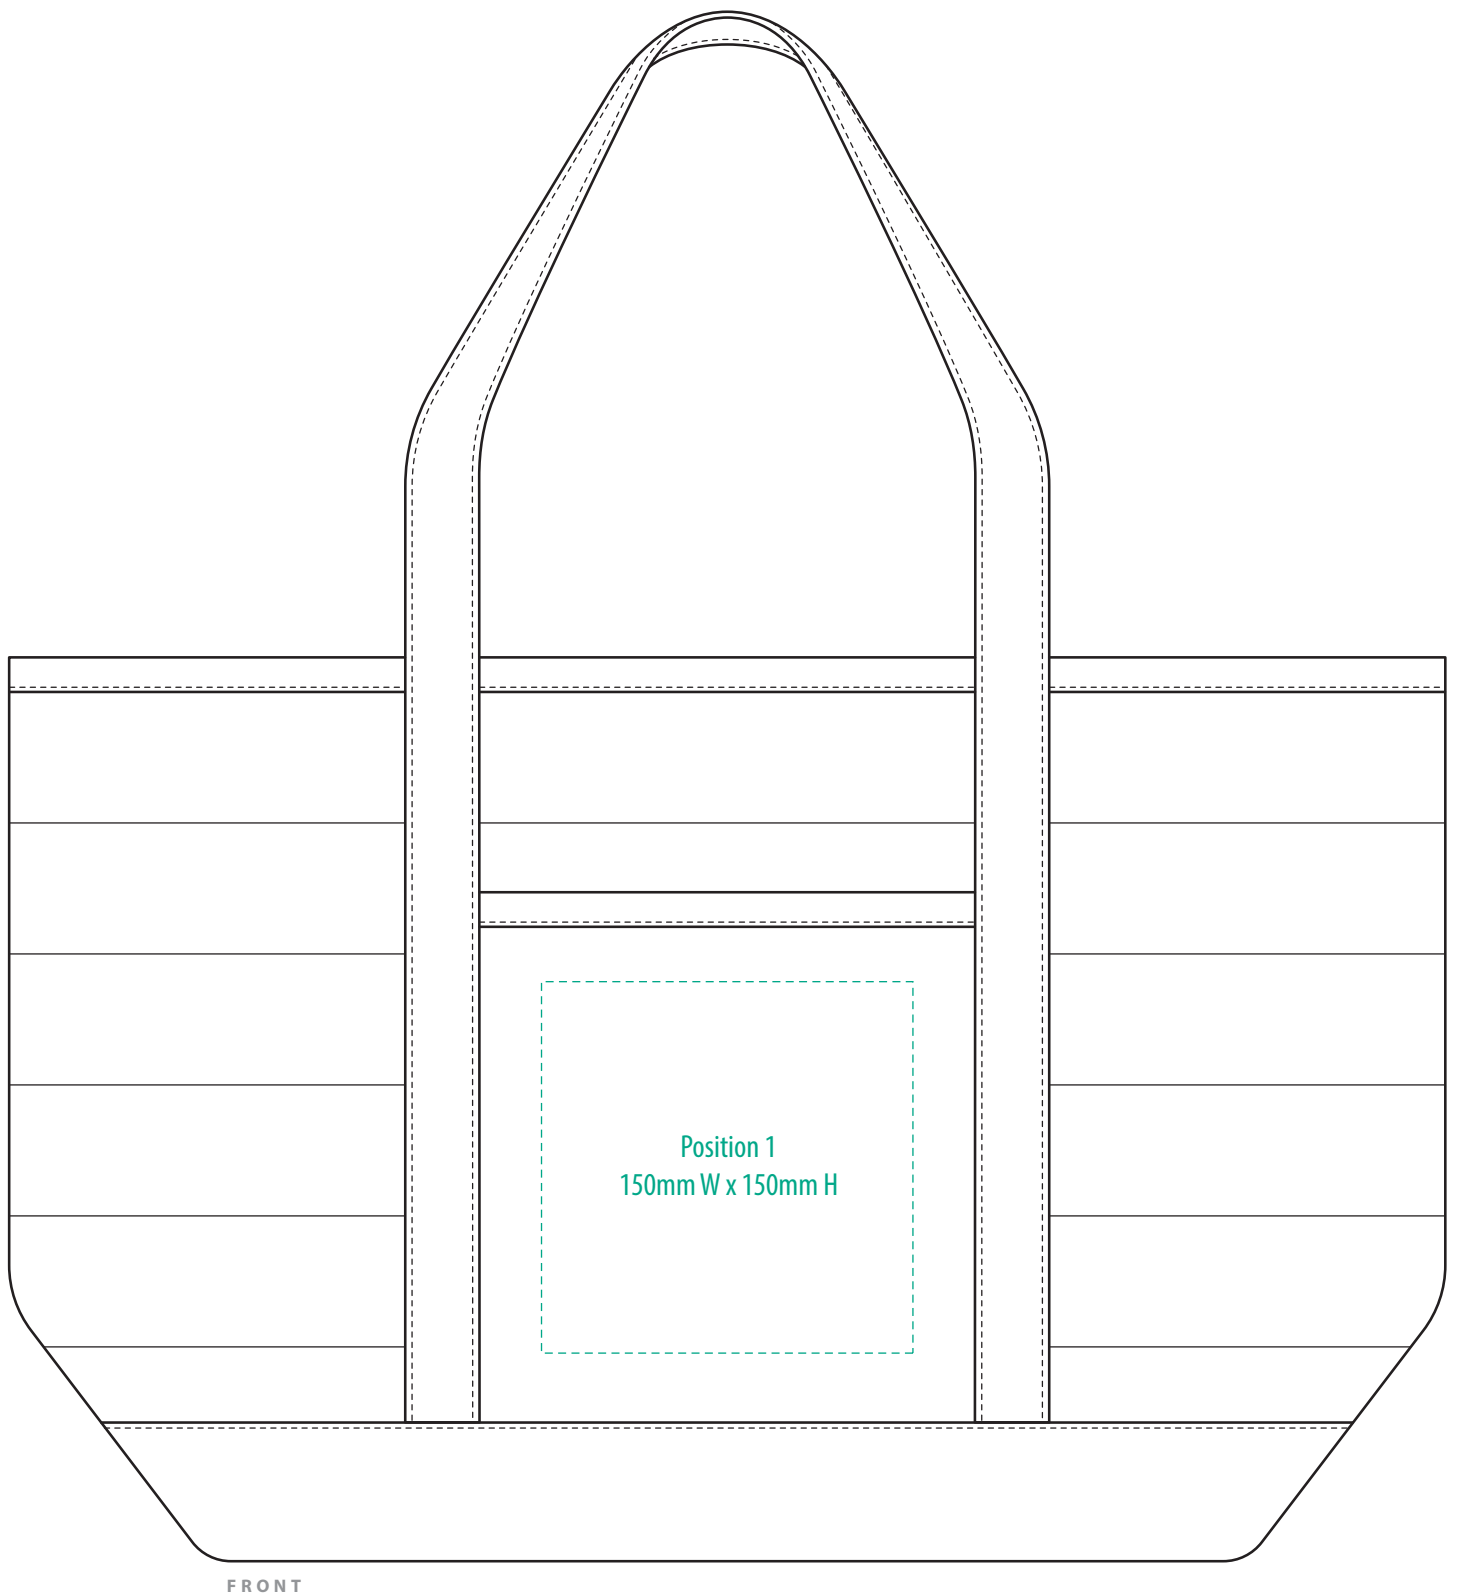

1974

FRONT

COLOUR

**NOTE:**

The maximum decoration area is a guide only and is greatly dependant on the logo shape.

-----  
EMBROIDERY / SUPASUB / SUPAETCH / SUPAFLEX

**NOTE:**

The maximum decoration area is a guide only and is greatly dependant on the logo shape.

-----  
SUPACOLOUR / SCREENPRINT

**NOTE:**

The maximum decoration area is a guide only and is greatly dependant on the logo shape.

SCREENPRINT