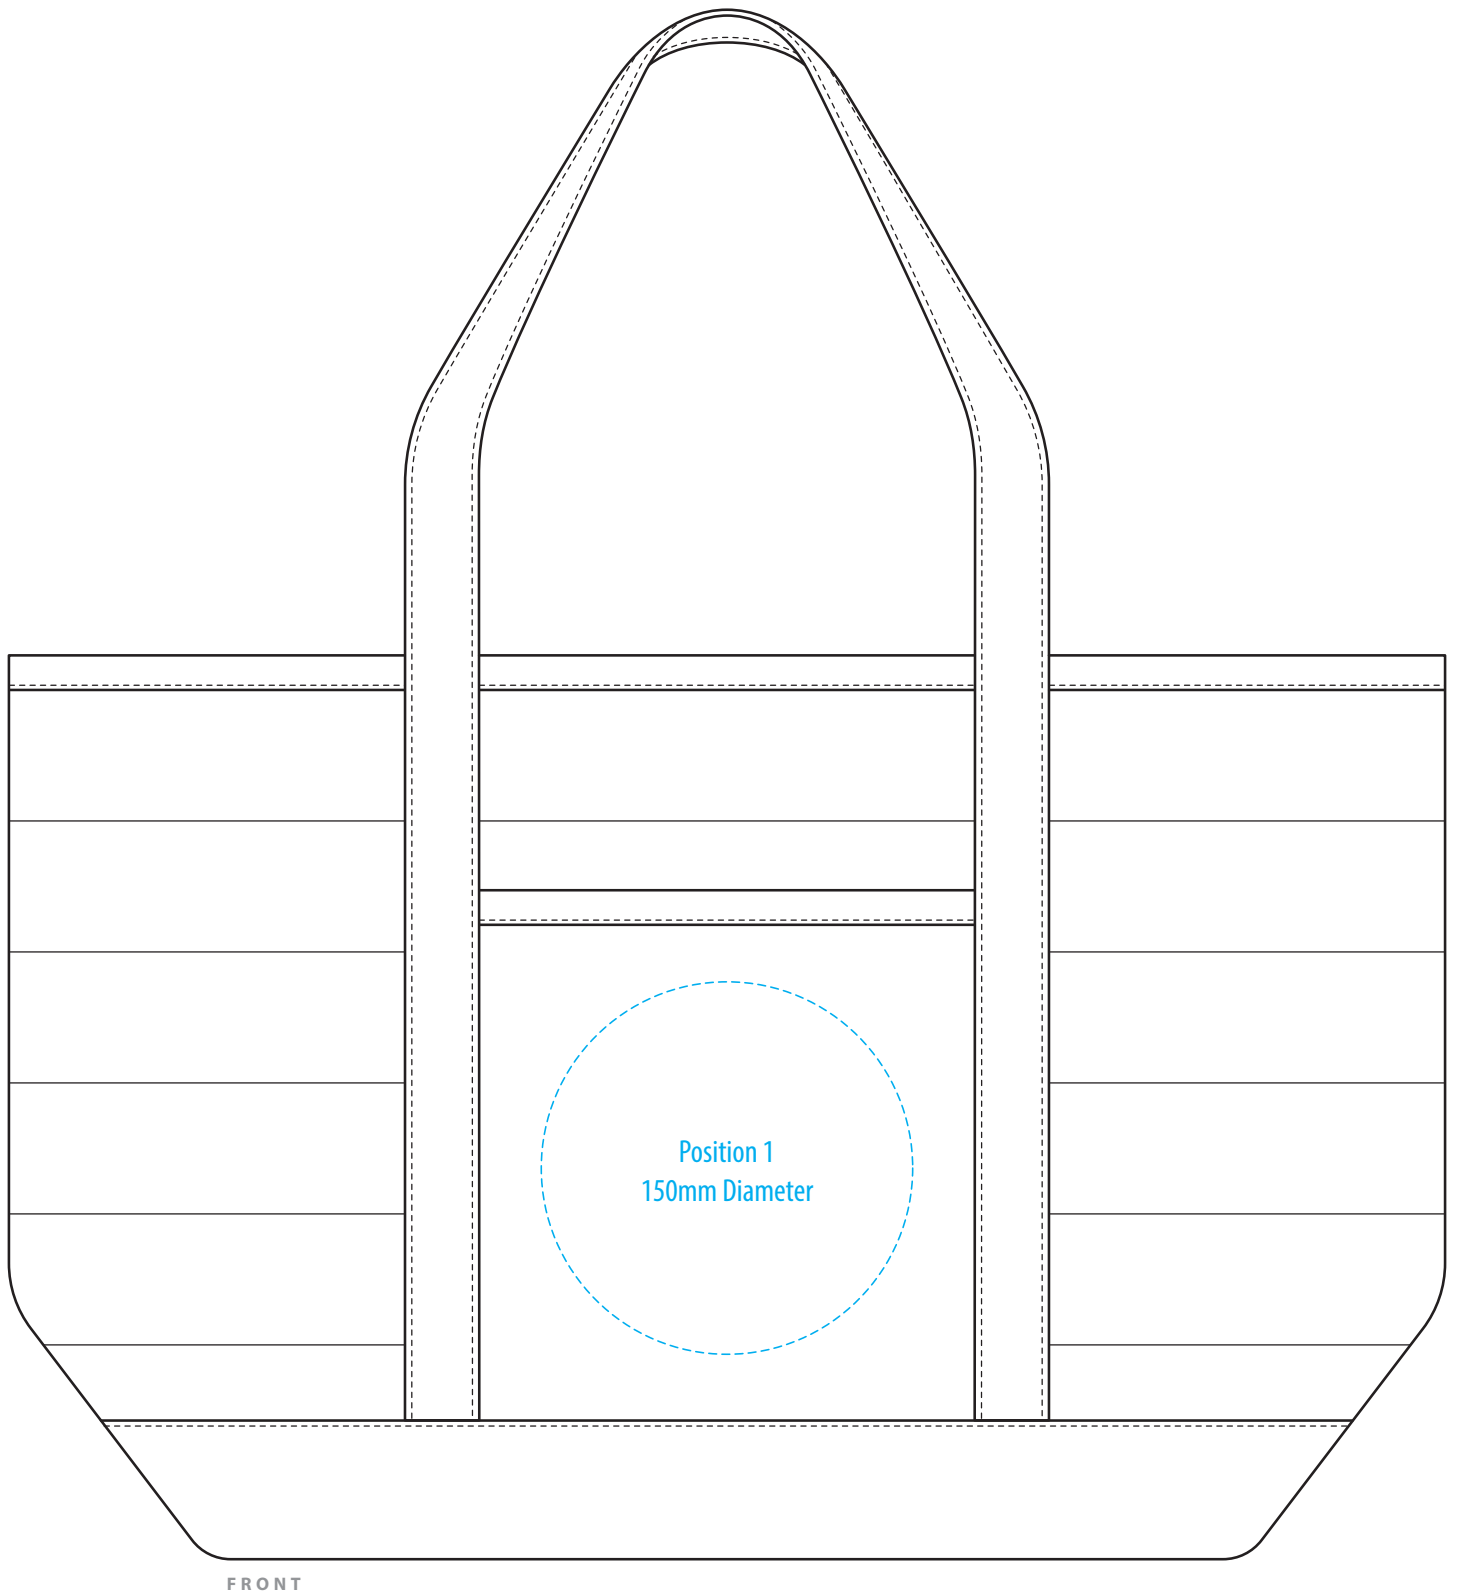

1974

FRONT

COLOUR

**NOTE:**

The maximum decoration area is a guide only and is greatly dependant on the logo shape.

-----  
EMBROIDERY / SUPASUB / SUPAETCH / SUPAFLEX

**NOTE:**

The maximum decoration area is a guide only and is greatly dependant on the logo shape.

-----  
SUPACOLOUR / SCREENPRINT

**NOTE:**

The maximum decoration area is a guide only and is greatly dependant on the logo shape.

SCREENPRINT