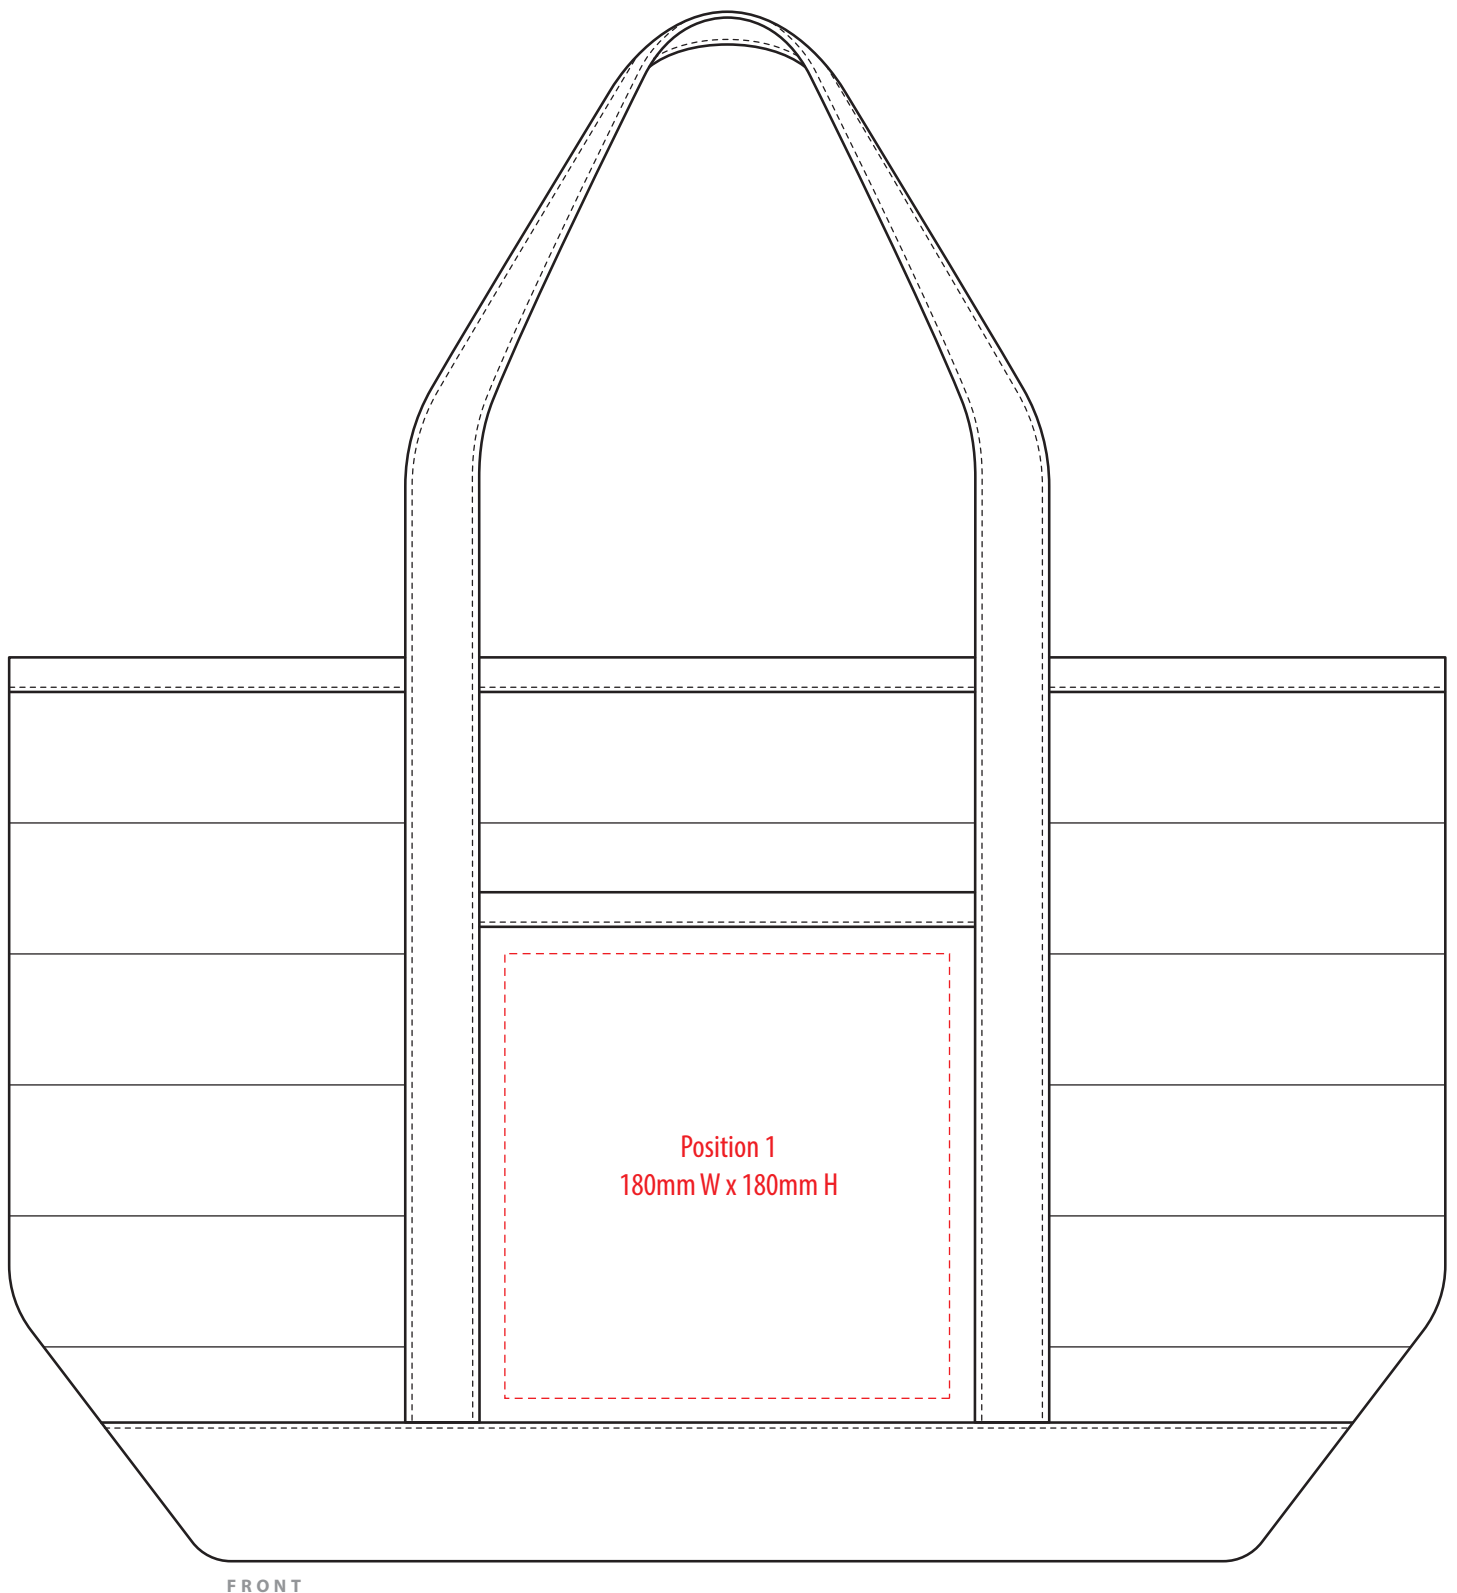

1974

FRONT

COLOUR

**NOTE:**

The maximum decoration area is a guide only and is greatly dependant on the logo shape.

-----  
EMBROIDERY / SUPASUB / SUPAETCH / SUPAFLEX

**NOTE:**

The maximum decoration area is a guide only and is greatly dependant on the logo shape.

-----  
SUPACOLOUR / SCREENPRINT

**NOTE:**

The maximum decoration area is a guide only and is greatly dependant on the logo shape.

SCREENPRINT